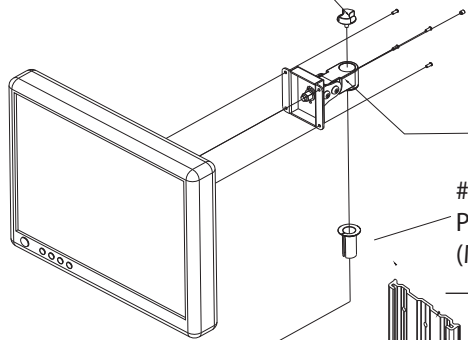

#60239-K TRACK MOUNTED LCD DISPLAY, ADJUSTABLE ARM  
WITH DROP DOWN KEYBOARD PLATFORM

#22-00-14R  
PLASTIC KNOB

#21-01  
PIVOT BRACKET

#22-09-03N  
PLASTIC SLEEVE (x2)  
(Must use)

25-50-16  
22" Aluminum Track

#22-04-5  
ADJUSTABLE ARM

#TS825CH  
KEYBOARD PLATFORM

#21-13  
LCD/KEYBOARD BRACKET